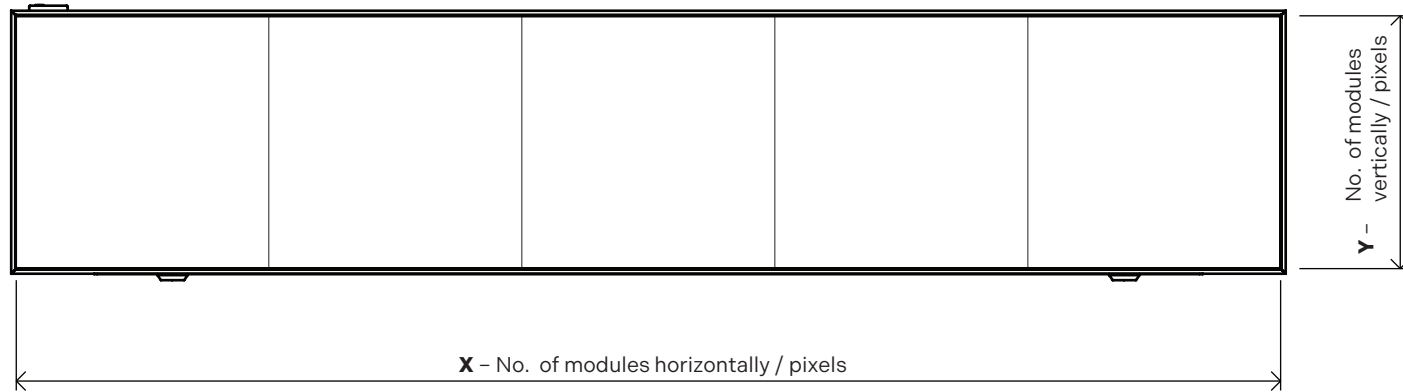

Possibility to add font on customer's request.

Departure, Öhringen

Indicative Active Area Dimensions Table

GMB.25		X					
Y	1	4	5	6	7	8	9
	100	400	500	600	700	800	900
		1000	1250	1500	1750	2000	2250
		250	250	250	250	250	250

Dimensions are in mm.

Order Reference

1 Model
GMB.25 25

2 Number of Pixels Horizontally
GMB.25 (100 px per module) 400-900

3 Number of Pixels Vertically
GMB.25 (100 px per module) 100

4 Display Color
Full color RGB display RGB