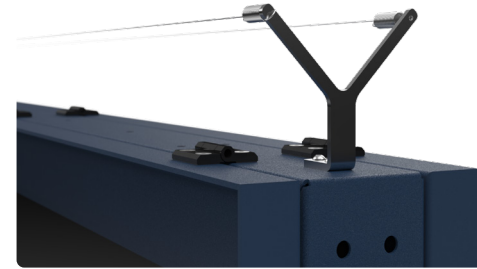

Order Reference

1 Model
GMB.25 25

2 Number of Pixels Horizontally
GMB.25 (100 px per module) 400-900

3 Number of Pixels Vertically
GMB.25 (100 px per module) 100

4 Display Color
Full color RGB display RGB

5 Design
Double sided D

6 Mounting
Ceiling suspension S
Pole mounting – "T" type T
Wall bracket mounting B

7 Options
(if more than one option is selected, include the extension code in order indicated by dot)

Fixed description (number indicates specific design)	Px
Platform number	Nb
Text-To-Speech module with 8W speaker and receiver for visually handicapped	TTS
Preparation of the camera at the top edge	CT
Preparation for x (max. 3) cameras on the bottom side	Cx
Interface Ethernet	LAN
Interface RS 485	RS485
Interface WiFi	WiFi
Interface LTE	LTE
Interface fiber optics	FO
Preparation for interface fiber optics	FOP

8 Frame Color

Matte black	RAL9005
Light grey	RAL7040
Anthracite	RAL7016
Frame color on request	RALxxxx

Accessory

Protection against birds GMB.BP

Order example:

GMB.25.500.100.RGB.D.B.TTS.LAN.RAL7016

GMB	1	2	3	4	5	6	7	8
	Model	Number of Pixels Horizontally	Number of Pixels Vertically	Display Color	Design	Mounting	Options	Frame Color